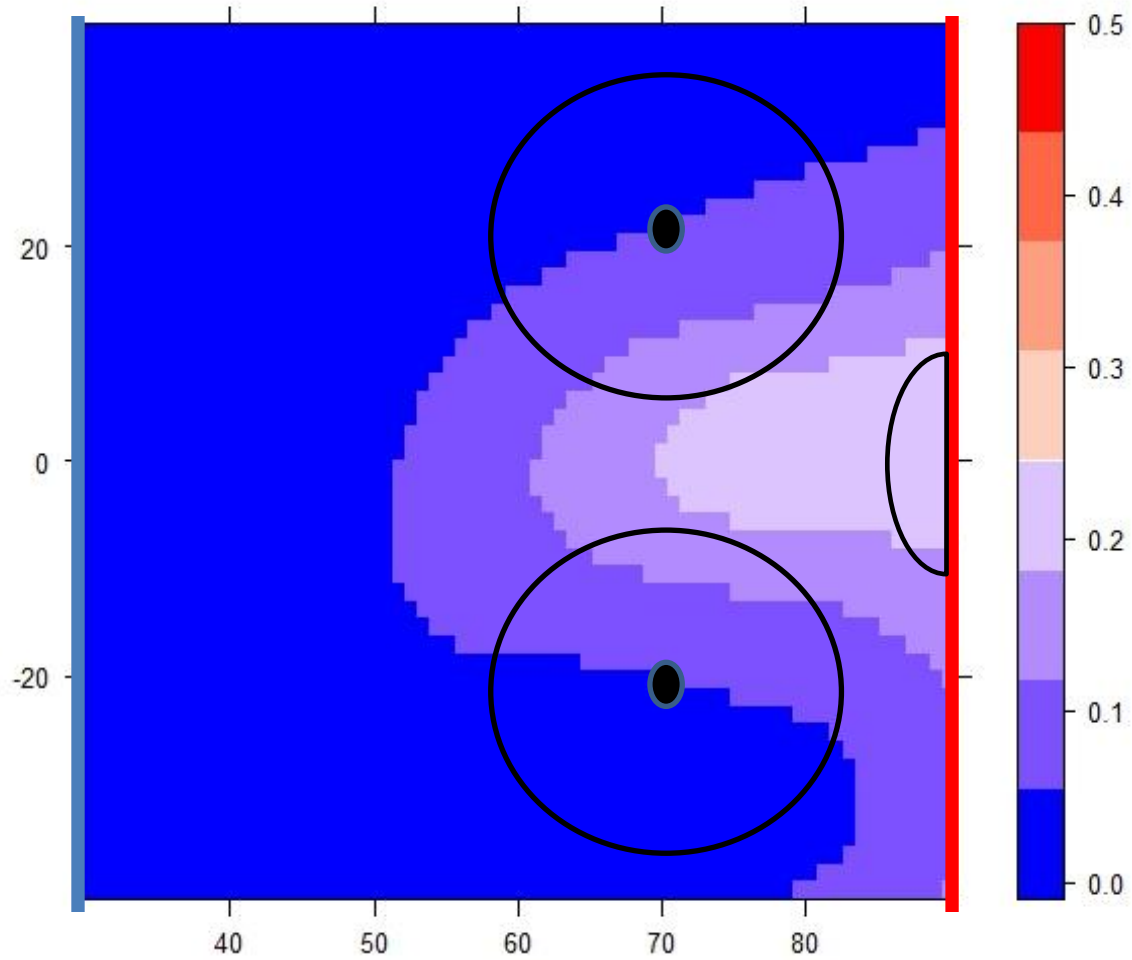

NHL 2009-10 Even Slap Shot Prob in Offensive Zone

NHL 2009-10 PP Slap Shot Prob in Offensive Zone

NHL 2009-10 Even Snap Shot Prob in Offensive Zone

NHL 2009-10 PP Snap Shot Prob in Offensive Zone

NHL 2009-10 Even Back Shot Prob in Offensive Zone

NHL 2009-10 PP Back Shot Prob in Offensive Zone

NHL 2009-10 Even Wrist Shot Prob in Offensive Zone

NHL 2009-10 PP Wrist Shot Prob in Offensive Zone