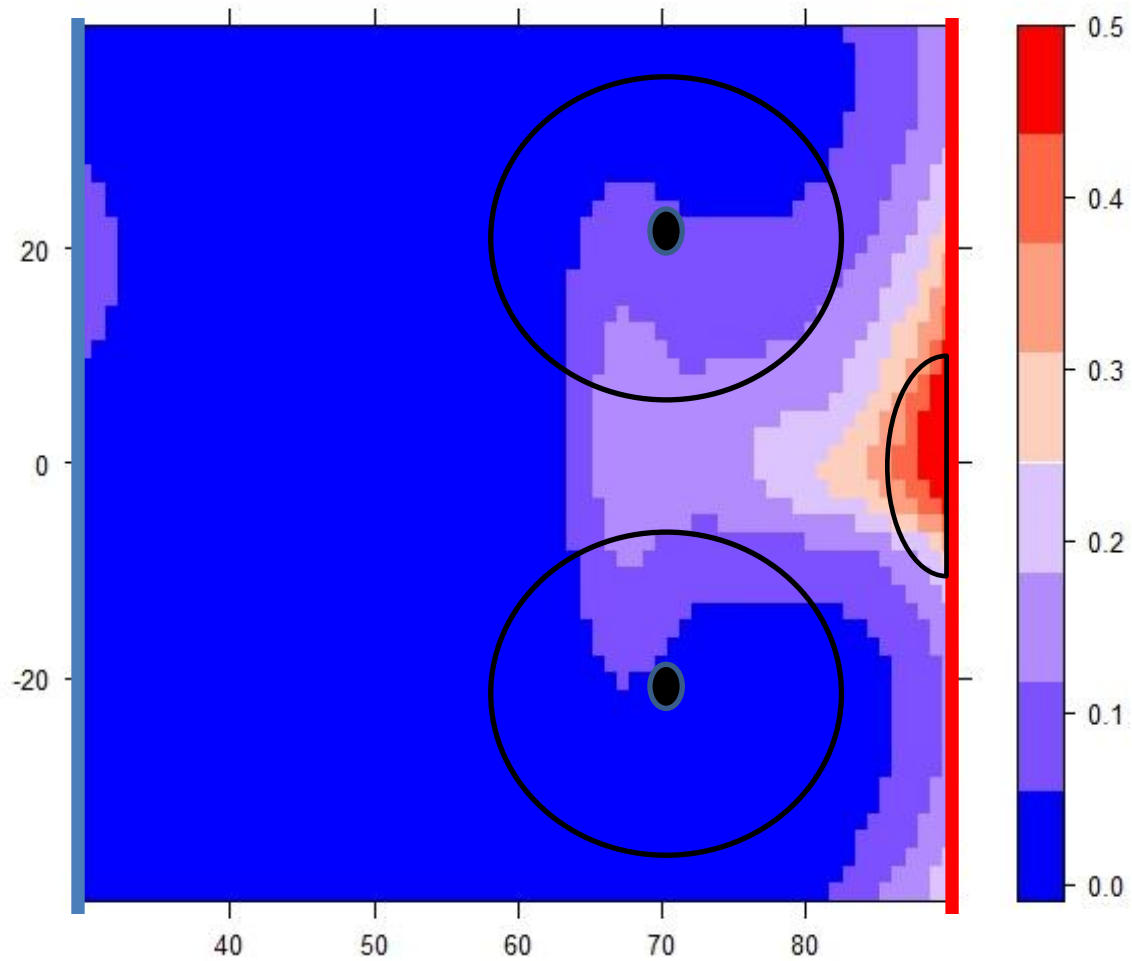

NHL 2009-10 Even Slap Shot Prob in Offensive Zone

NHL 2009-10 PP Slap Shot Prob in Offensive Zone

NHL 2009-10 Even Snap Shot Prob in Offensive Zone

NHL 2009-10 PP Snap Shot Prob in Offensive Zone

NHL 2009-10 Even Back Shot Prob in Offensive Zone

NHL 2009-10 PP Back Shot Prob in Offensive Zone

NHL 2009-10 Even Wrist Shot Prob in Offensive Zone

NHL 2009-10 PP Wrist Shot Prob in Offensive Zone