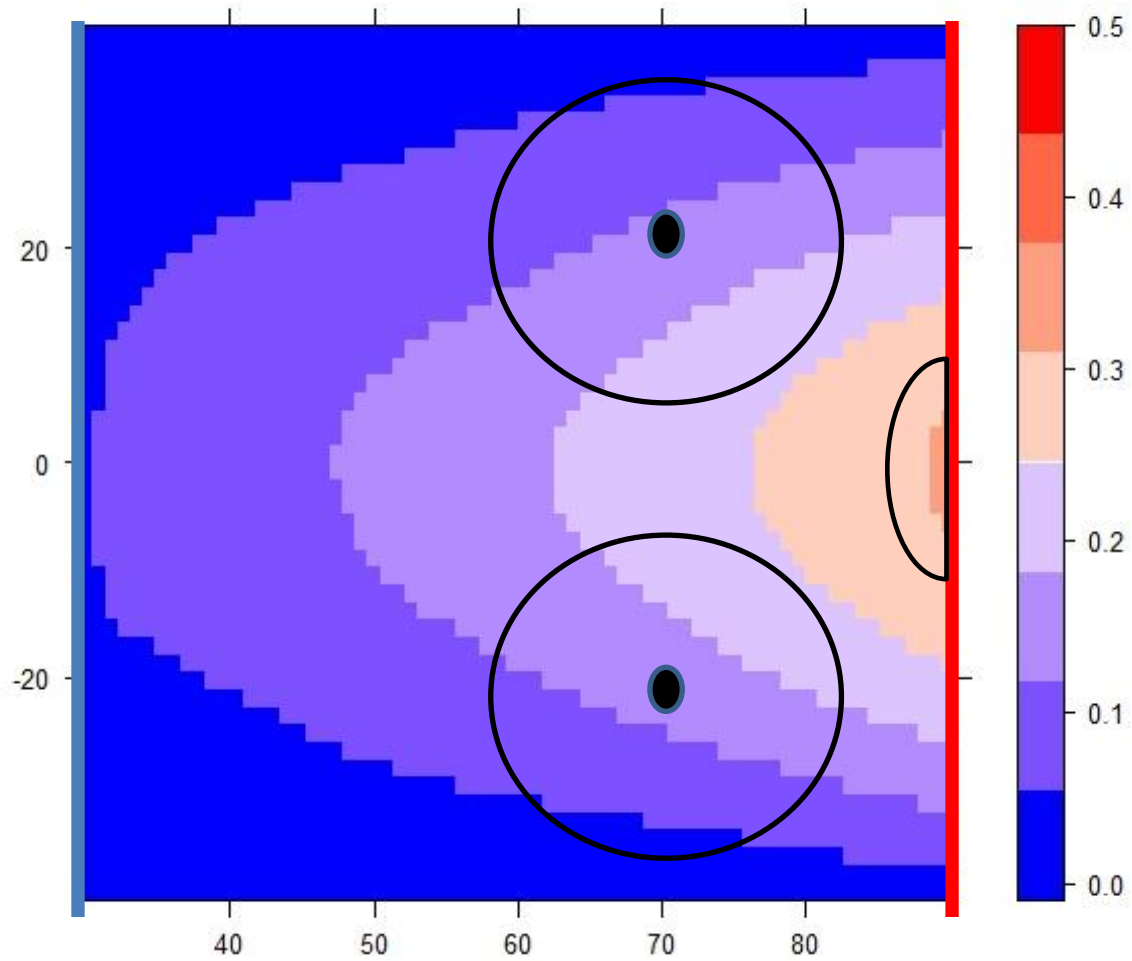

NHL 2009-10 Even Slap Shot Prob in Offensive Zone

NHL 2009-10 PP Slap Shot Prob in Offensive Zone

NHL 2009-10 Even Snap Shot Prob in Offensive Zone

NHL 2009-10 PP Snap Shot Prob in Offensive Zone

NHL 2009-10 Even Back Shot Prob in Offensive Zone

NHL 2009-10 PP Back Shot Prob in Offensive Zone

NHL 2009-10 Even Wrist Shot Prob in Offensive Zone

NHL 2009-10 PP Wrist Shot Prob in Offensive Zone