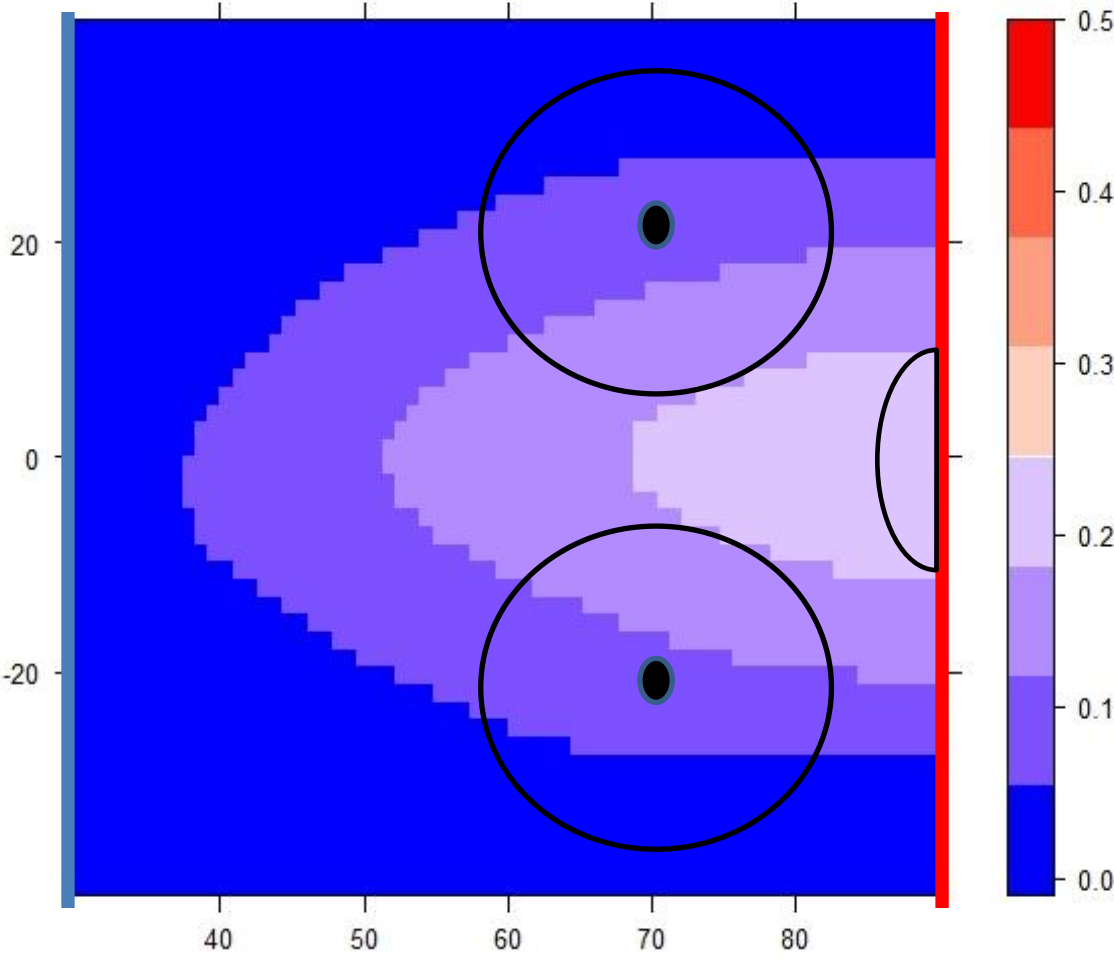

NHL 2009-10 Even Slap Shot Prob in Offensive Zone

NHL 2009-10 PP Slap Shot Prob in Offensive Zone

NHL 2009-10 Even Snap Shot Prob in Offensive Zone

NHL 2009-10 PP Snap Shot Prob in Offensive Zone

NHL 2009-10 Even Back Shot Prob in Offensive Zone

NHL 2009-10 PP Back Shot Prob in Offensive Zone

NHL 2009-10 Even Wrist Shot Prob in Offensive Zone

NHL 2009-10 PP Wrist Shot Prob in Offensive Zone