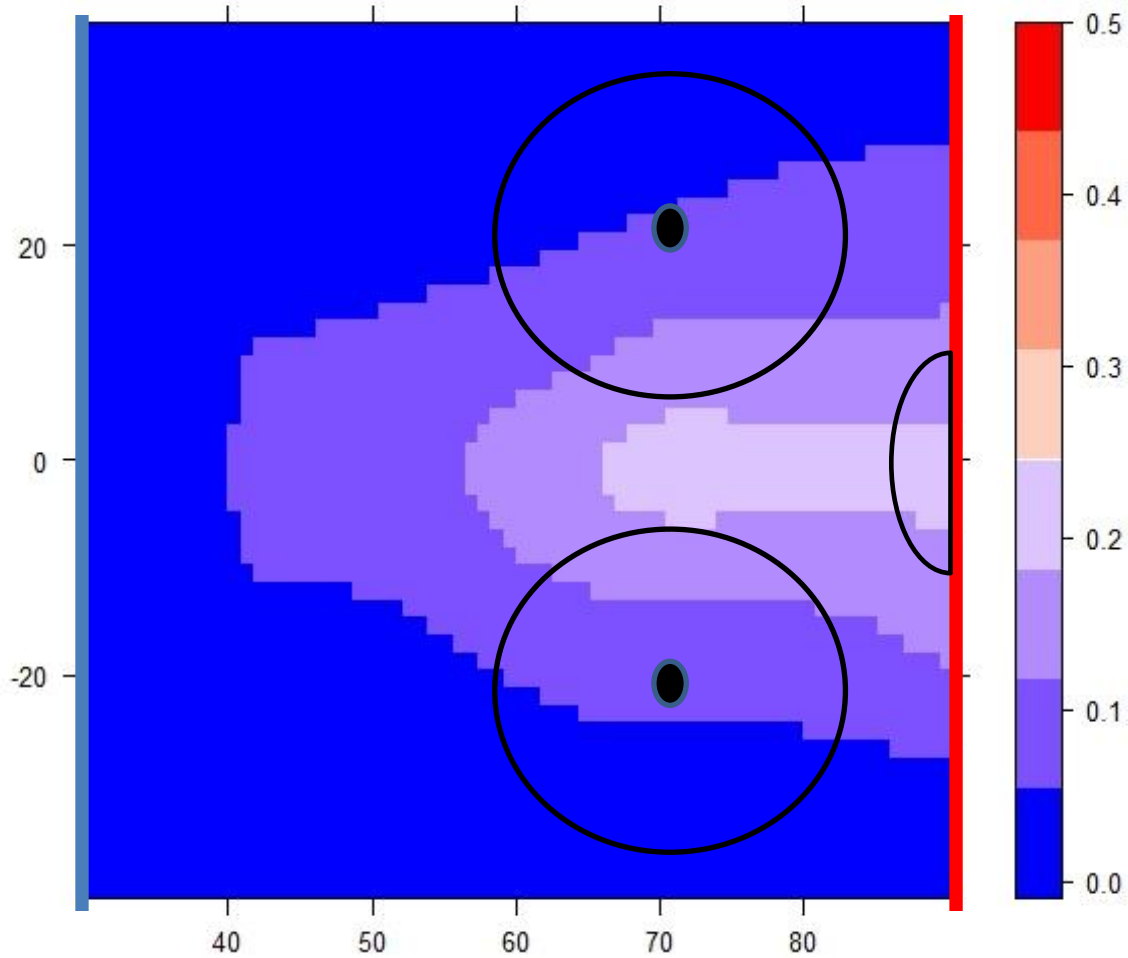

NHL 2009-10 Even Slap Shot Prob in Offensive Zone

NHL 2009-10 PP Slap Shot Prob in Offensive Zone

NHL 2009-10 Even Snap Shot Prob in Offensive Zone

NHL 2009-10 PP Snap Shot Prob in Offensive Zone

NHL 2009-10 Even Back Shot Prob in Offensive Zone

NHL 2009-10 PP Back Shot Prob in Offensive Zone

NHL 2009-10 Even Wrist Shot Prob in Offensive Zone

NHL 2009-10 PP Wrist Shot Prob in Offensive Zone