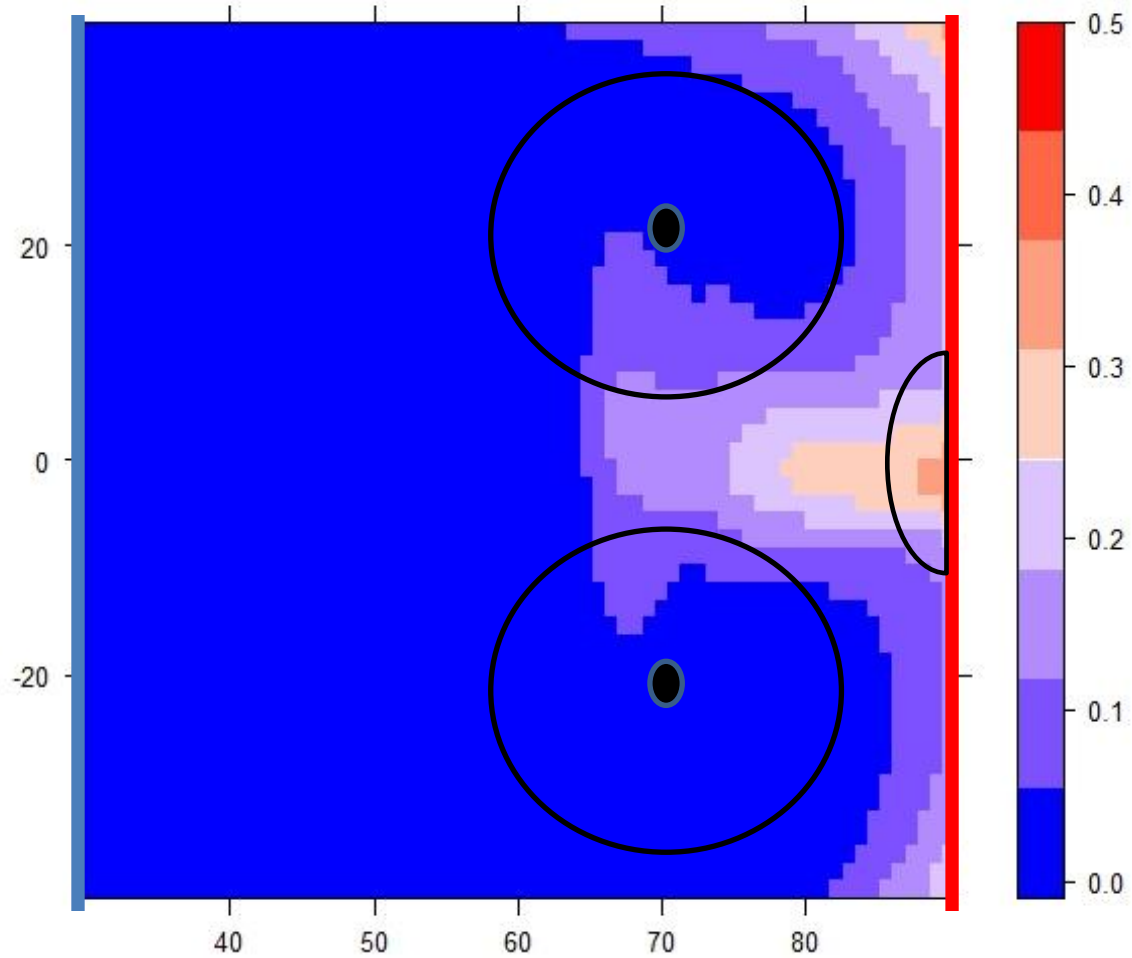

NHL 2009-10 Even Slap Shot Prob in Offensive Zone

NHL 2009-10 PP Slap Shot Prob in Offensive Zone

NHL 2009-10 Even Snap Shot Prob in Offensive Zone

NHL 2009-10 PP Snap Shot Prob in Offensive Zone

NHL 2009-10 Even Back Shot Prob in Offensive Zone

NHL 2009-10 PP Back Shot Prob in Offensive Zone

NHL 2009-10 Even Wrist Shot Prob in Offensive Zone

NHL 2009-10 PP Wrist Shot Prob in Offensive Zone