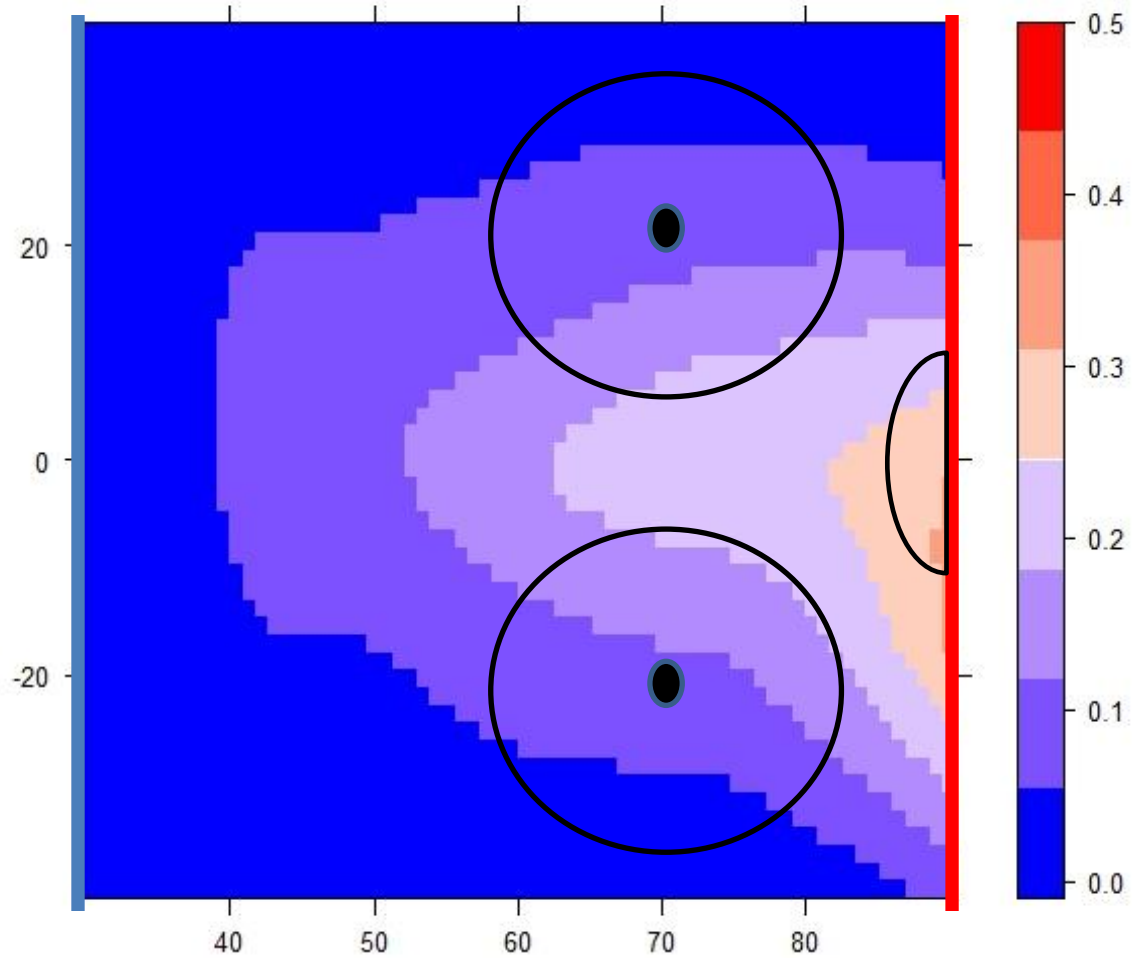

NHL 2009-10 Even Slap Shot Prob in Offensive Zone

NHL 2009-10 PP Slap Shot Prob in Offensive Zone

NHL 2009-10 Even Snap Shot Prob in Offensive Zone

NHL 2009-10 PP Snap Shot Prob in Offensive Zone

NHL 2009-10 Even Back Shot Prob in Offensive Zone

NHL 2009-10 PP Back Shot Prob in Offensive Zone

NHL 2009-10 Even Wrist Shot Prob in Offensive Zone

NHL 2009-10 PP Wrist Shot Prob in Offensive Zone